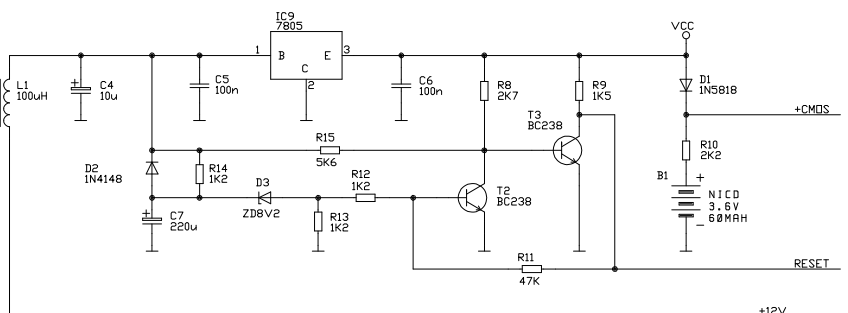

2400 kbps

A1

pin	to
1	14
2	15
3	14
4	8
5	6

RS232 9600 kbps

YU3*TNC2-MV-UCI

FSK modem AM7910 (7911)